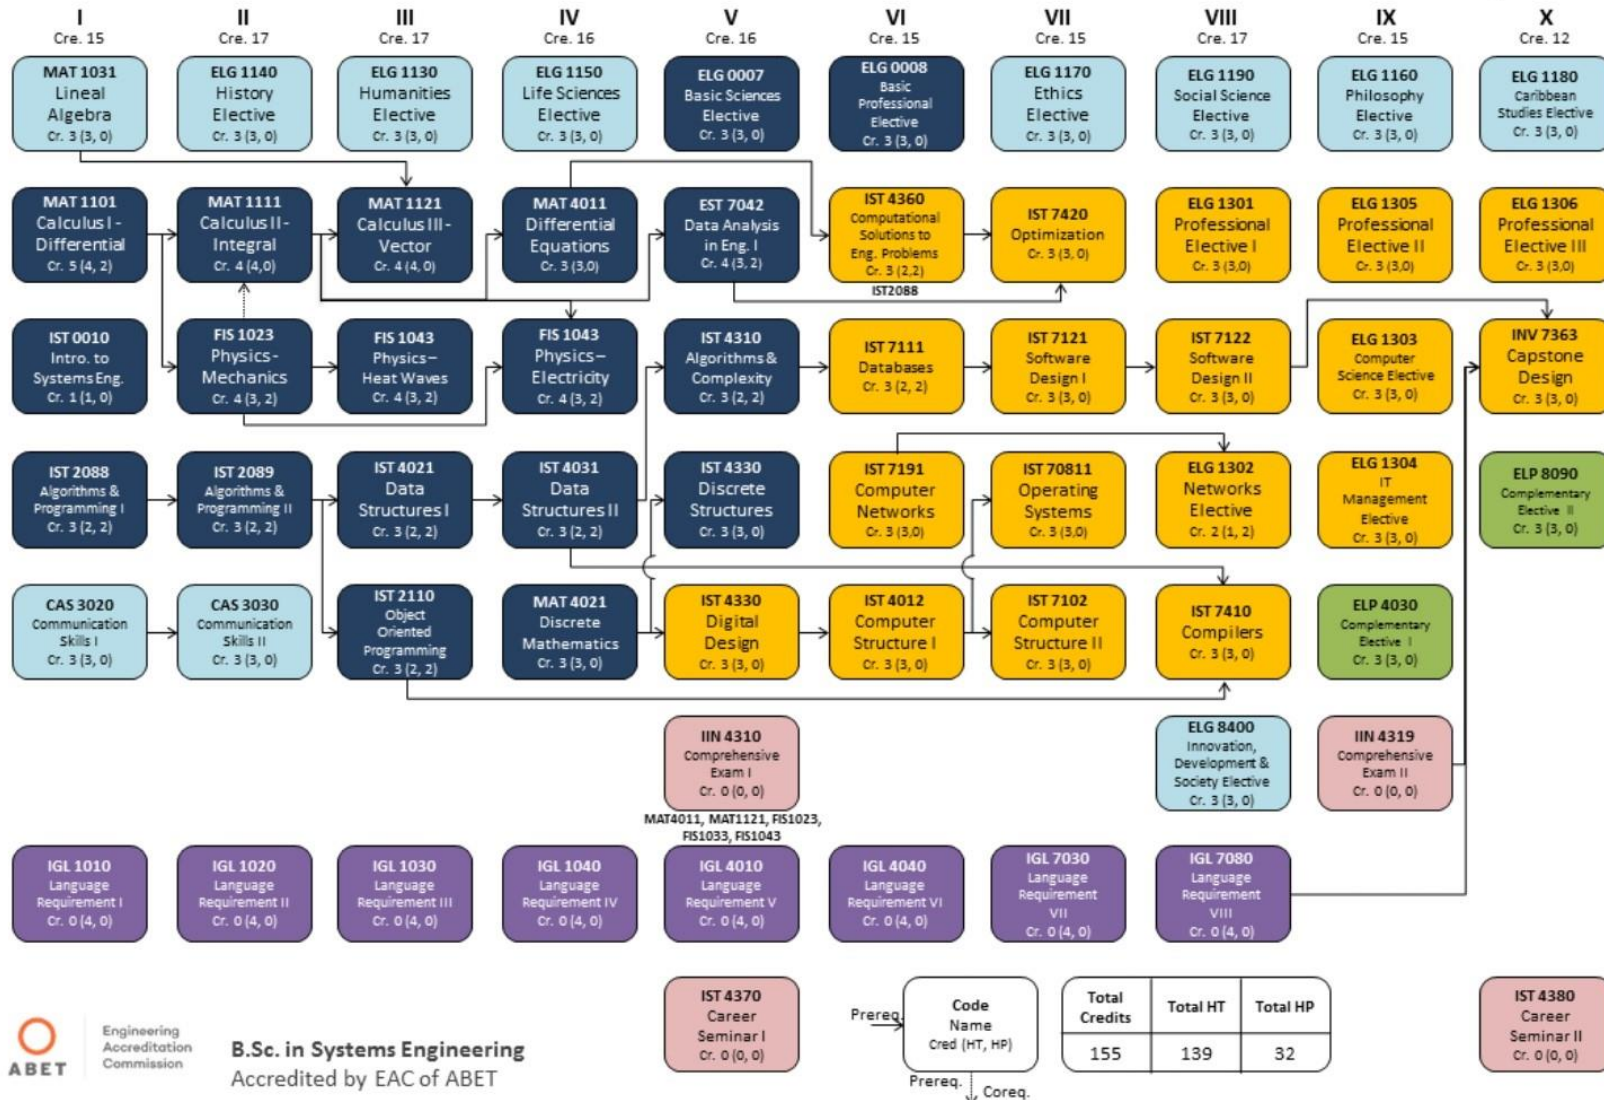

# Systems Engineering Program

SNIES: 103821

**B.Sc. in Systems Engineering**  
Accredited by EAC of ABET